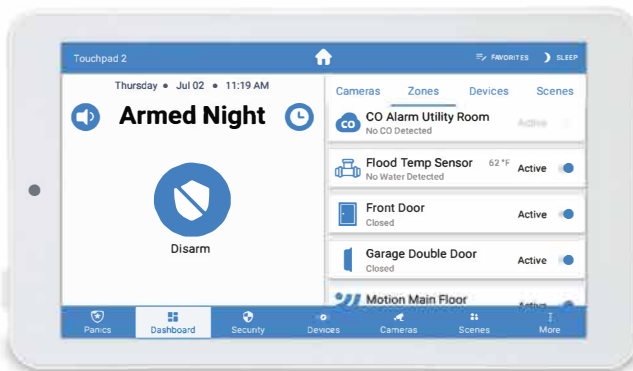

Slimline Touchpad

Quick Start Guide

Congratulations on the purchase of your Slimline Touchpad. The vivid 7" touch-screen is easy to operate, with full status and alarm reporting. It uses an encrypted Wi-Fi™ connection to control your cutting-edge security system, providing a live video feed of security cameras around your property.

Your screen and what it means

Slimline Touchpad Arming Functions

Select the **STAY** icon to arm your system while you are still on the premises. Motion detectors will be disabled.

Set your security system to **AWAY** when you plan to be off premises. This setting keeps all motion detectors active.

Armed **NIGHT** is for when you are on premises overnight. Your security will arm immediately without an exit delay, motion detectors can be turned off so you can move about freely, or active to enhance intrusion security.