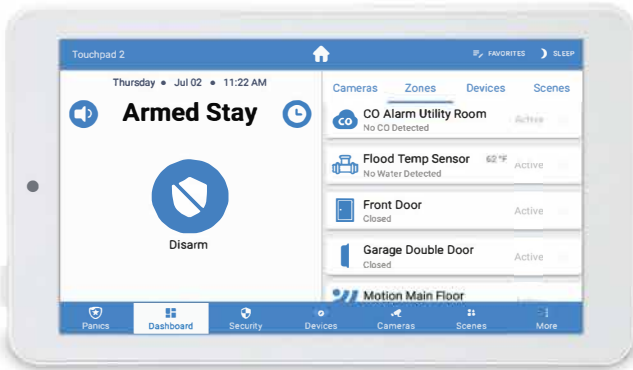

Slimline Touchpad

Quick Start Guide

Congratulations on the purchase of your Slimline Touchpad. The vivid 7" touch-screen is easy to operate, with full status and alarm reporting. It uses an encrypted Wi-Fi™ connection to control your cutting-edge security system, providing a live video feed of security cameras around your property.

Your screen and what it means

Slimline Touchpad Arming Functions

Select the **STAY** icon to arm your system while you are still on the premises. Motion detectors will be disabled.

Set your security system to **AWAY** when you plan to be off premises. This setting keeps all motion detectors active.

Armed **NIGHT** is for when you are on premises overnight. Your security will arm immediately without an exit delay, motion detectors can be turned off so you can move about freely, or active to enhance intrusion security.