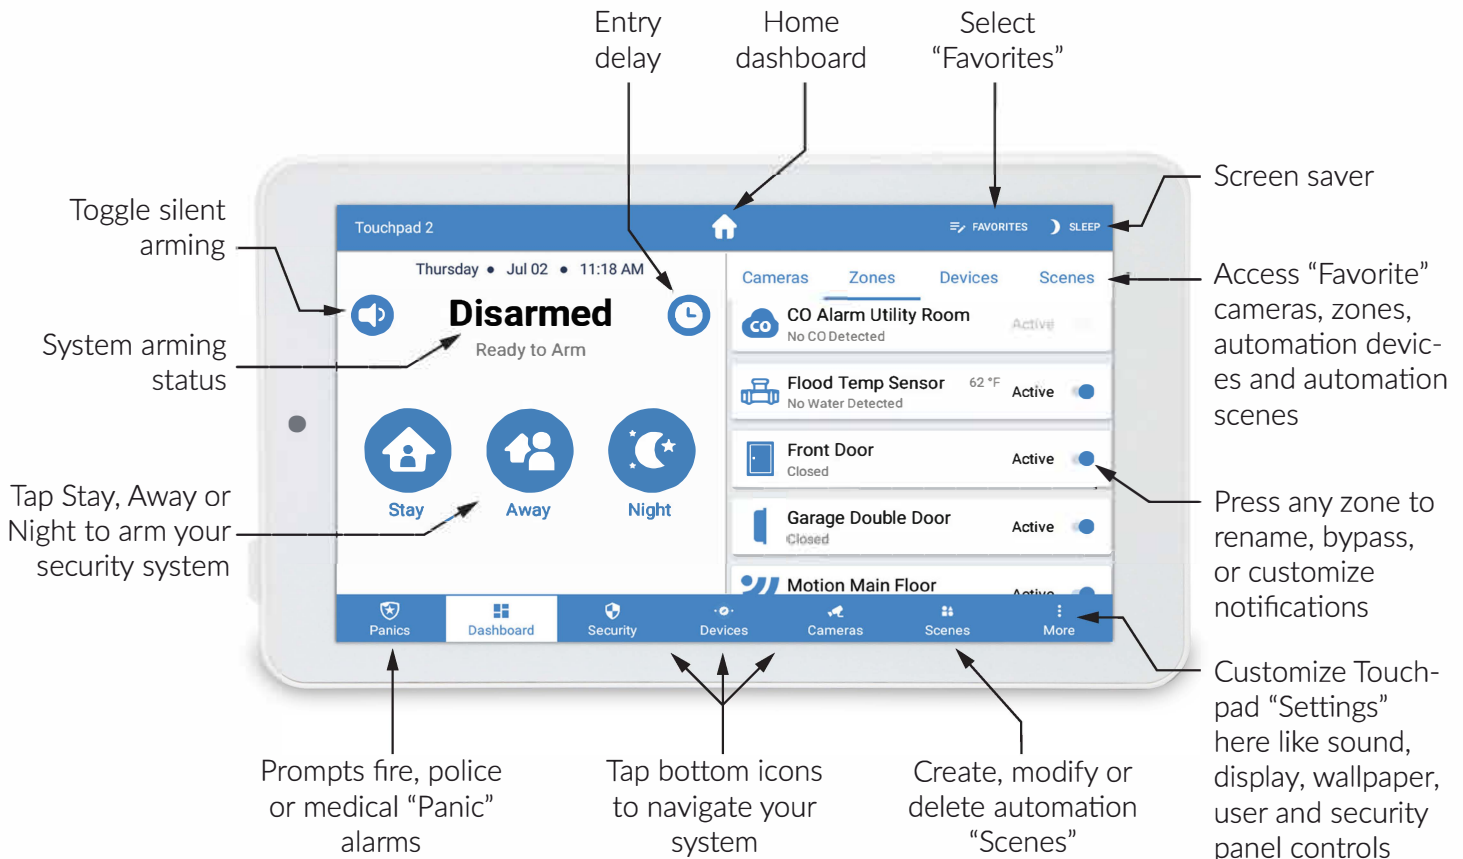

Slimline Touchpad

Quick Start Guide

Congratulations on the purchase of your Slimline Touchpad. The vivid 7" touch-screen is easy to operate, with full status and alarm reporting. It uses an encrypted Wi-Fi™ connection to control your cutting-edge security system, providing a live video feed of security cameras around your property.

Your screen and what it means

Slimline Touchpad Arming Functions

Select the **STAY** icon to arm your system while you are still on the premises. Motion detectors will be disabled.

Set your security system to **AWAY** when you plan to be off premises. This setting keeps all motion detectors active.

Armed **NIGHT** is for when you are on premises overnight. Your security will arm immediately without an exit delay, motion detectors can be turned off so you can move about freely, or active to enhance intrusion security.

When arming your system to **STAY** or **AWAY**, an **EXIT DELAY** countdown will start, leaving you time to exit the premises before an alarm is triggered.