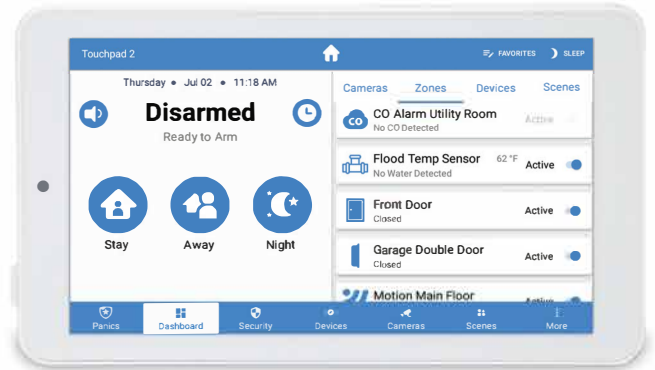

Slimline Touchpad

Quick Start Guide

Congratulations on the purchase of your Slimline Touchpad. The vivid 7" touch-screen is easy to operate, with full status and alarm reporting. It uses an encrypted Wi-Fi™ connection to control your cutting-edge security system, providing a live video feed of security cameras around your property.

Your screen and what it means

Slimline Touchpad Arming Functions

Select the **STAY** icon to arm your system while you are still on the premises. Motion detectors will be disabled.

Set your security system to **AWAY** when you plan to be off premises. This setting keeps all motion detectors active.